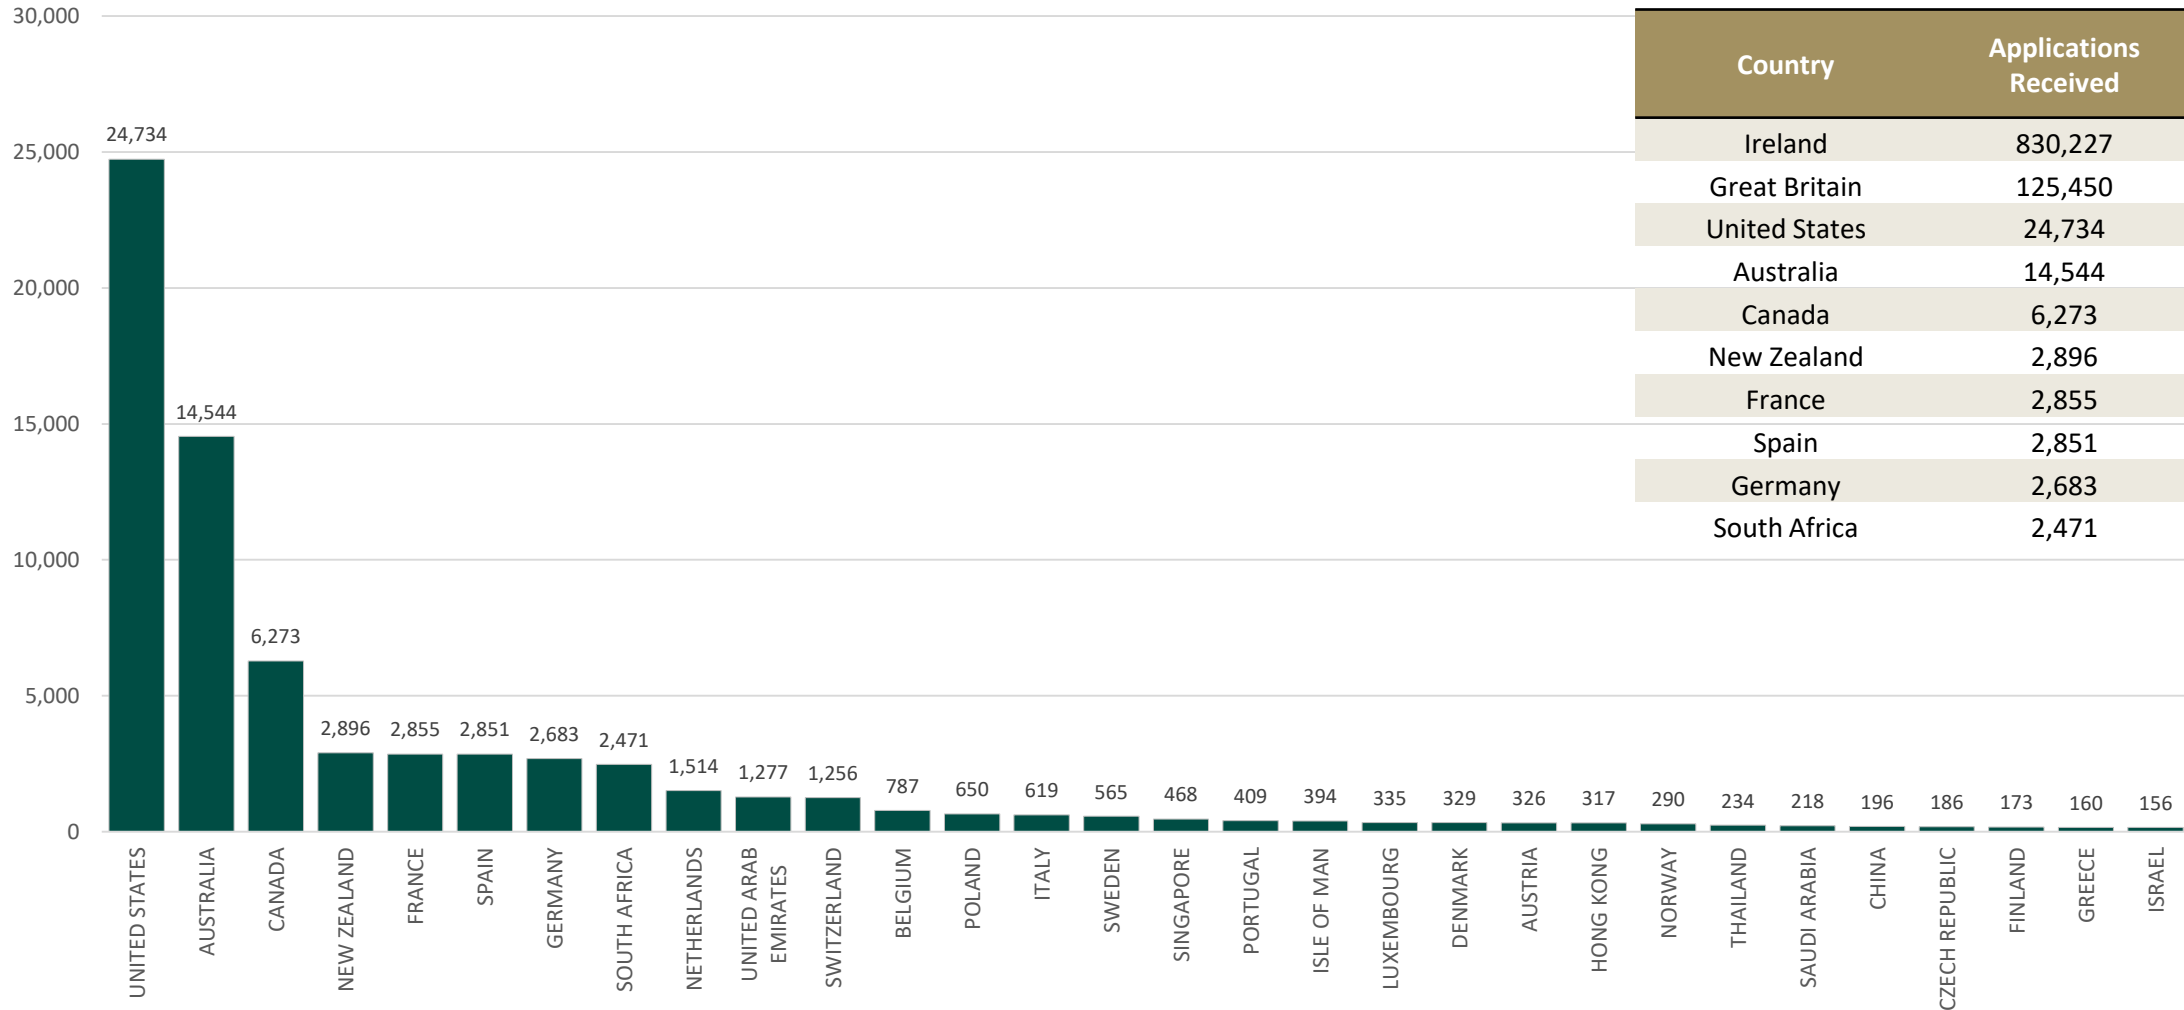

The processing of Foreign Birth Registration (FBR) applications was paused for most of the pandemic, with the exception of urgent applications. FBR processing resumed at the end of 2021. Demand for this service increased significantly as a result of the Brexit vote in the UK. In 2015, prior to Brexit, a total of 6,000 entries were made to the register. The Passport Service is set to enter over 20,000 people onto the Foreign Births Register in 2022.

Passport Applications Received and Passports Issued

Received: 1,140,048
Issued: 1,072,088

Passports Received and Issued (up to 16th December 2022)

Card Applications Received and Cards Issued

Passport Cards Received and Issued (up to 16th December 2022)

Received: 170,717
Issued: 160,187

Passport Online Applications Only - Top 30 Postal Countries (i.e. residence of applicant)

These figures relate to online applications only

Note – Graph excludes the highest 2 figures – Ireland and Great Britain

101 years

Youngest Online Applicant:

7 days

Youngest Paper Applicant:

3 days

Most Popular Baby Names

Most Popular Baby Names in 2022

SOPHIE EMILY MIA
AMELIA FIADH AVA
GRACE ISLA
SAOIRSE LILY OLIVIA
EMMA
SOPHIA AOIFE ELLA