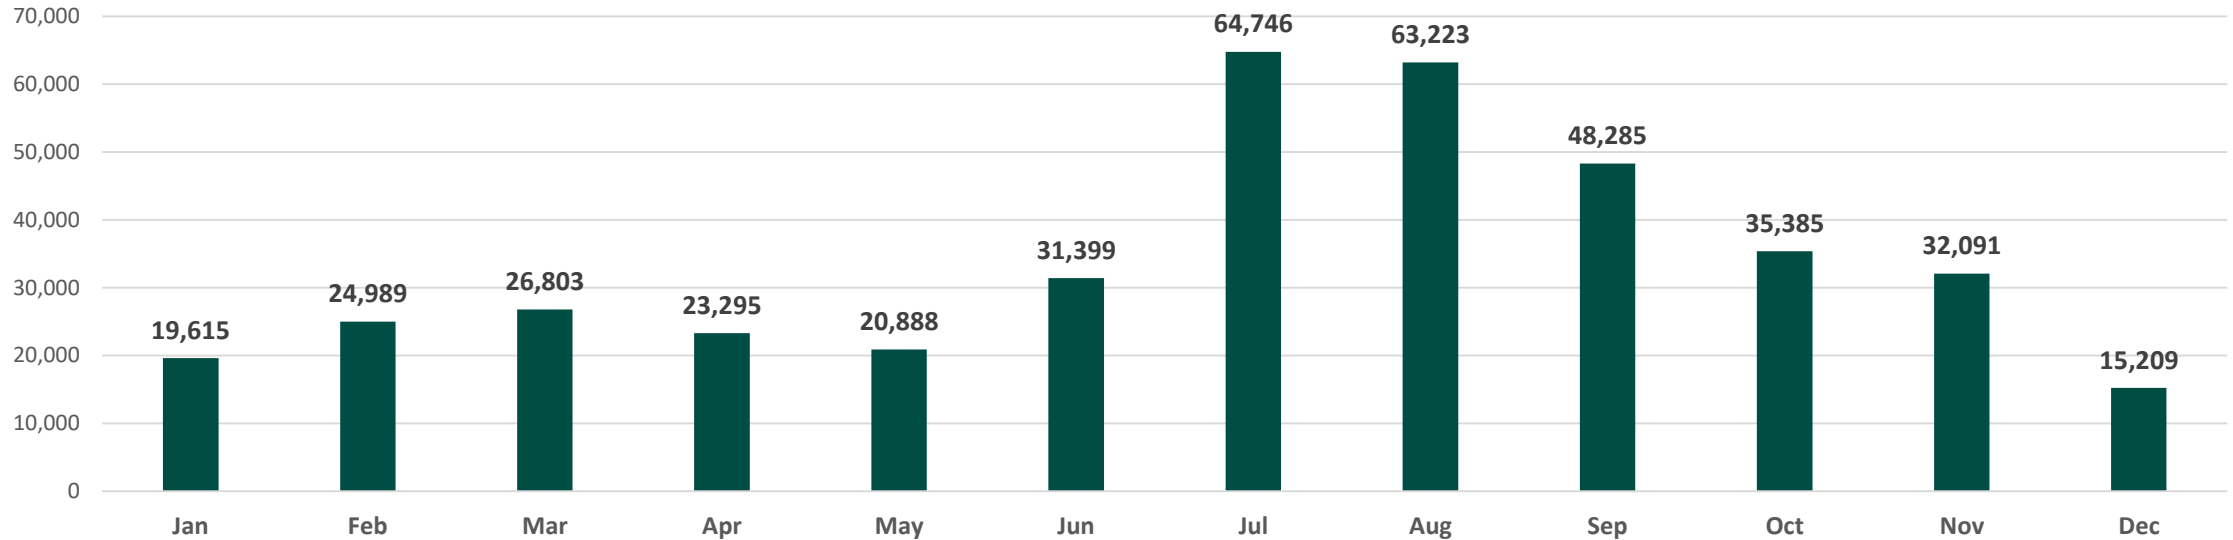

Total Contacts 2022

The Total Number of Contacts with the Public via Phone and WebChat

Total Contacts per Month 2022

Total Contacts: 405,928

Calls vs Chats 2022