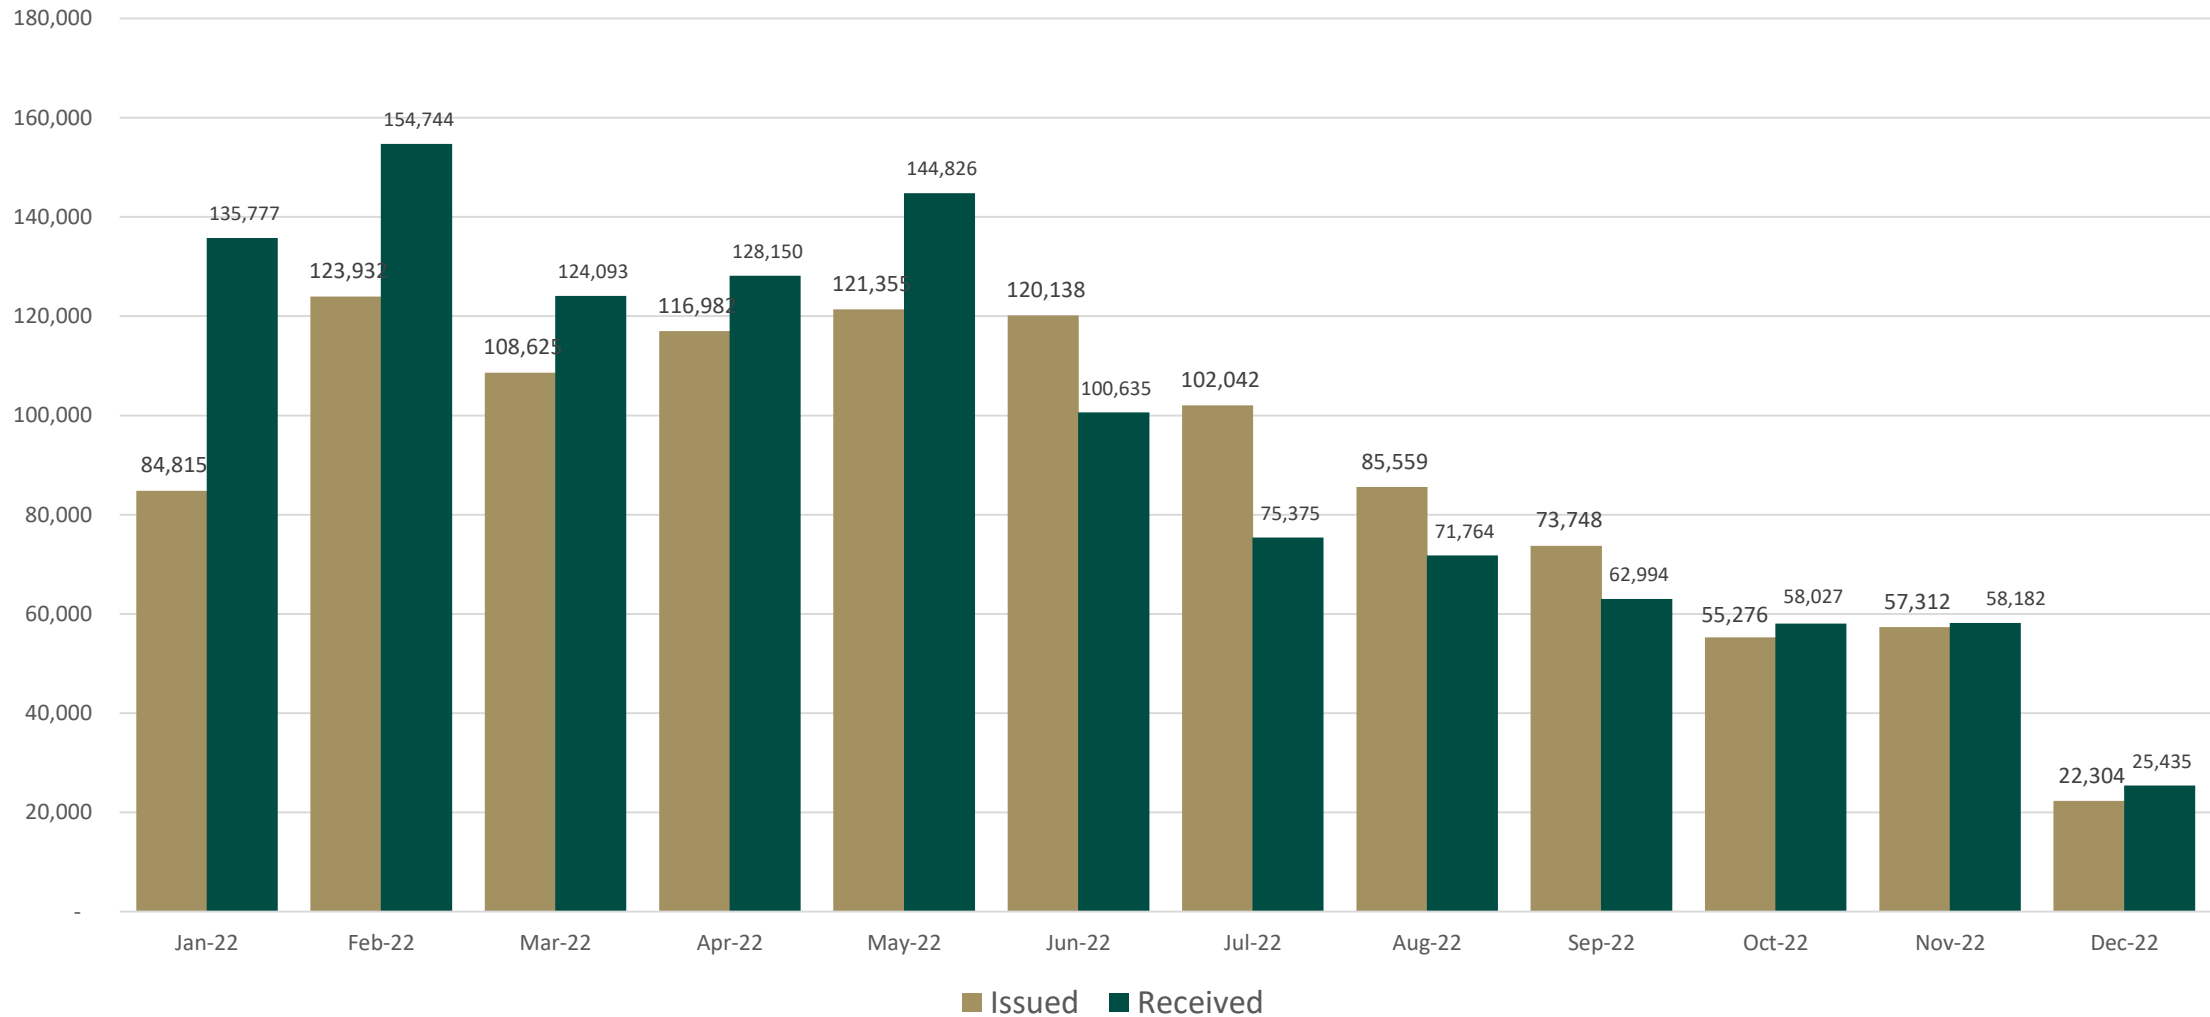

Passport Applications Received and Passports Issued

Received: 1,140,048
Issued: 1,072,088

Passports Received and Issued (up to 16th December 2022)