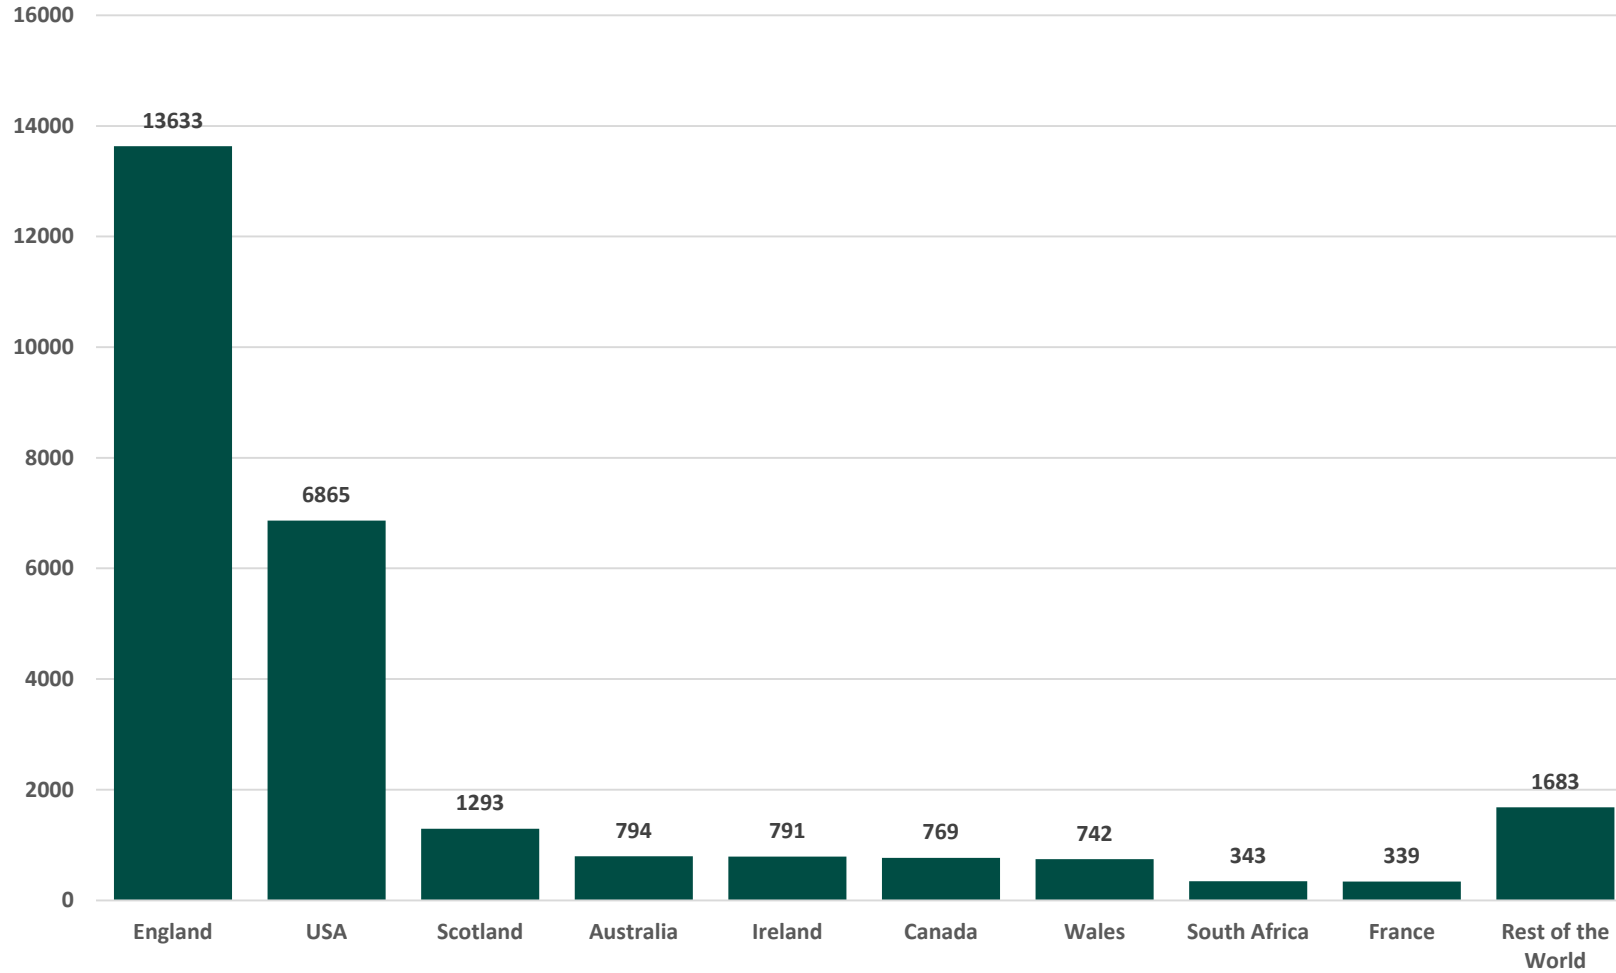

Applications Received 2022

Foreign Birth Registration Applications Received per Month 2022

Foreign Birth Registration Applications Received per Month 2022

Total: 27,252

Applications by Country 2022

Foreign Birth Registration Applications Received by Country 2022

Foreign Birth Registration Applications Received by Country 2022

Foreign Birth Registration Applications Breakdown 2022

England	50%
USA	25%
Scotland	5%
Canada	3%
Australia	3%
Ireland	3%
South Africa	3%
New Zeland	1%
Wales	1%
Rest of the World	6%