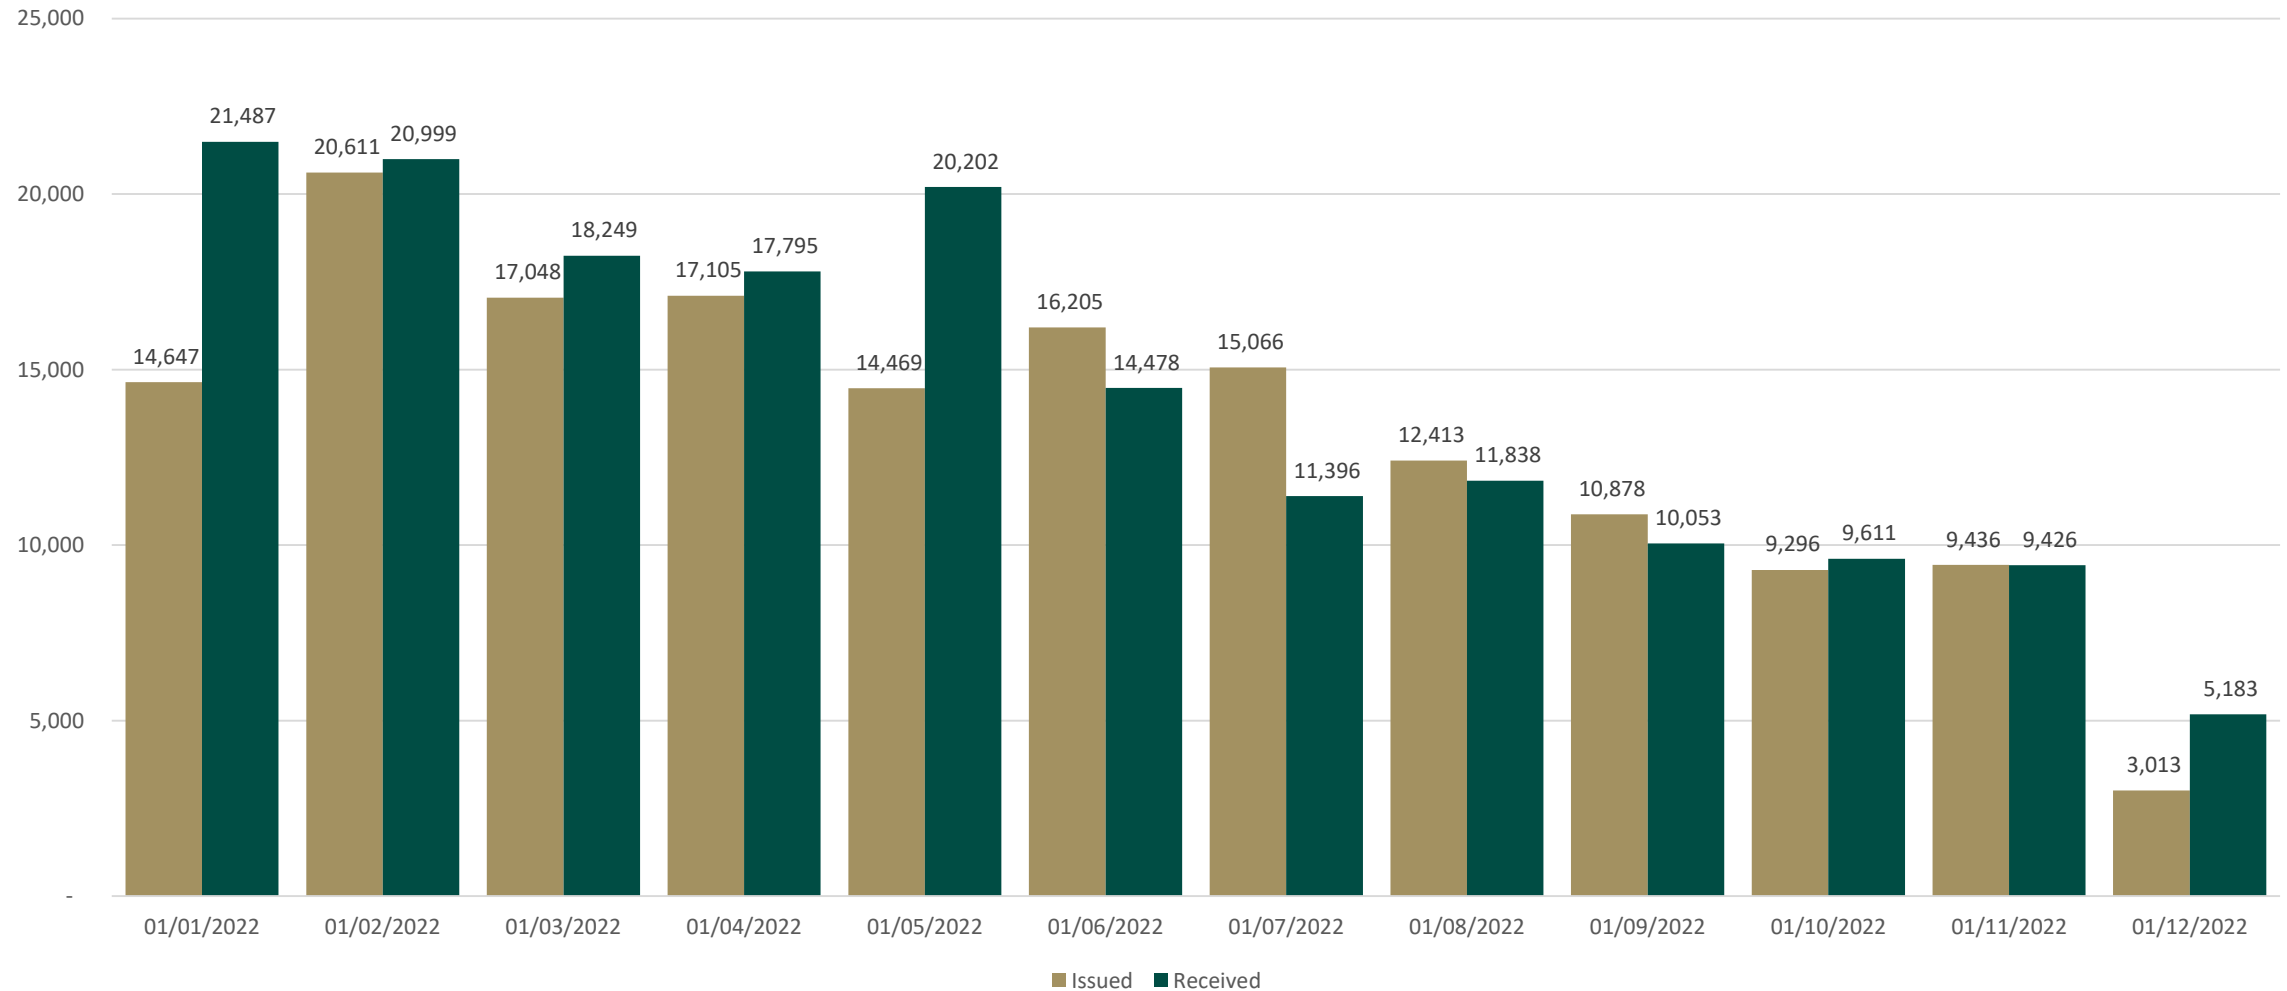

Card Applications Received and Cards Issued

Passport Cards Received and Issued (up to 16th December 2022)

Received: 170,717
Issued: 160,187