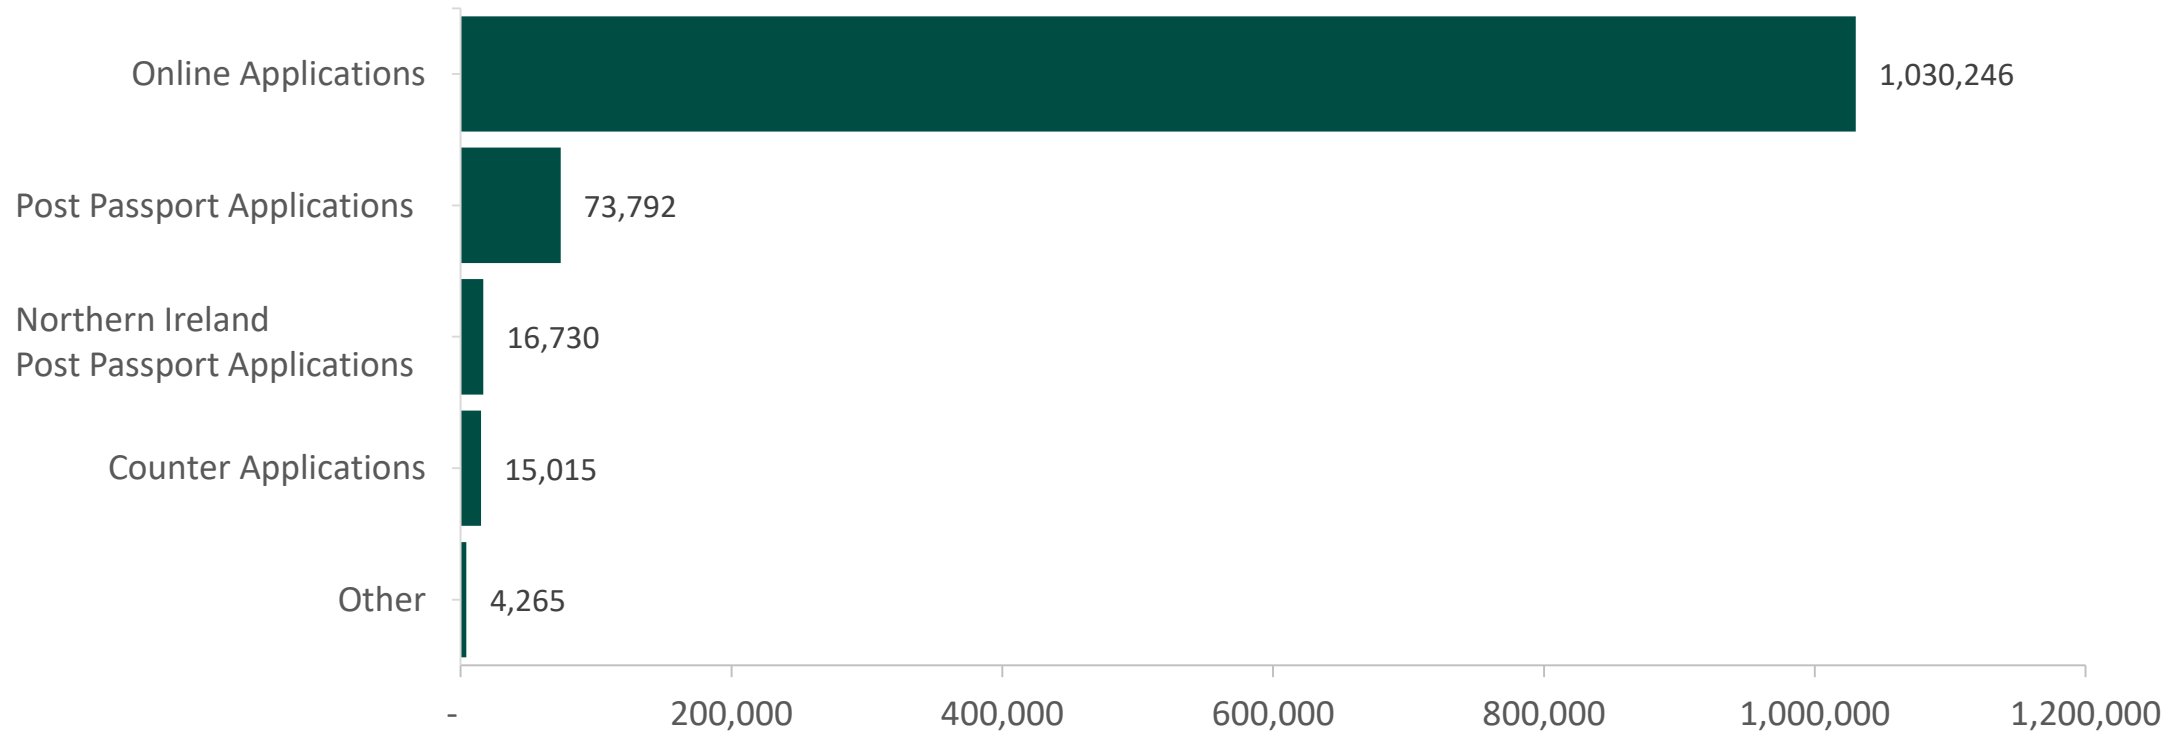

The processing of Foreign Birth Registration (FBR) applications was paused for most of the pandemic, with the exception of urgent applications. FBR processing resumed at the end of 2021. Demand for this service increased significantly as a result of the Brexit vote in the UK. In 2015, prior to Brexit, a total of 6,000 entries were made to the register. The Passport Service is set to enter over 20,000 people onto the Foreign Births Register in 2022.

Received: 170,717
Issued: 160,187

Passport Online Applications Only - Top 30 Postal Countries (i.e. residence of applicant)

These figures relate to online applications only

Note – Graph excludes the highest 2 figures – Ireland and Great Britain

Passport Online vs Paper

Channels used in 2022 for passport applications

Oldest and Youngest Applicants 2022

The Oldest and Youngest Applicants of 2022

Oldest Online Applicant:

102 years

Oldest Paper Applicant:

101 years

Youngest Online Applicant:

7 days

Youngest Paper Applicant:

3 days

Most Popular Baby Names

Most Popular Baby Names in 2022

SOPHIE EMILY MIA
AMELIA FIADH AVA
GRACE ISLA
SAOIRSE LILY OLIVIA
EMMA
SOPHIA AOIFE ELLA