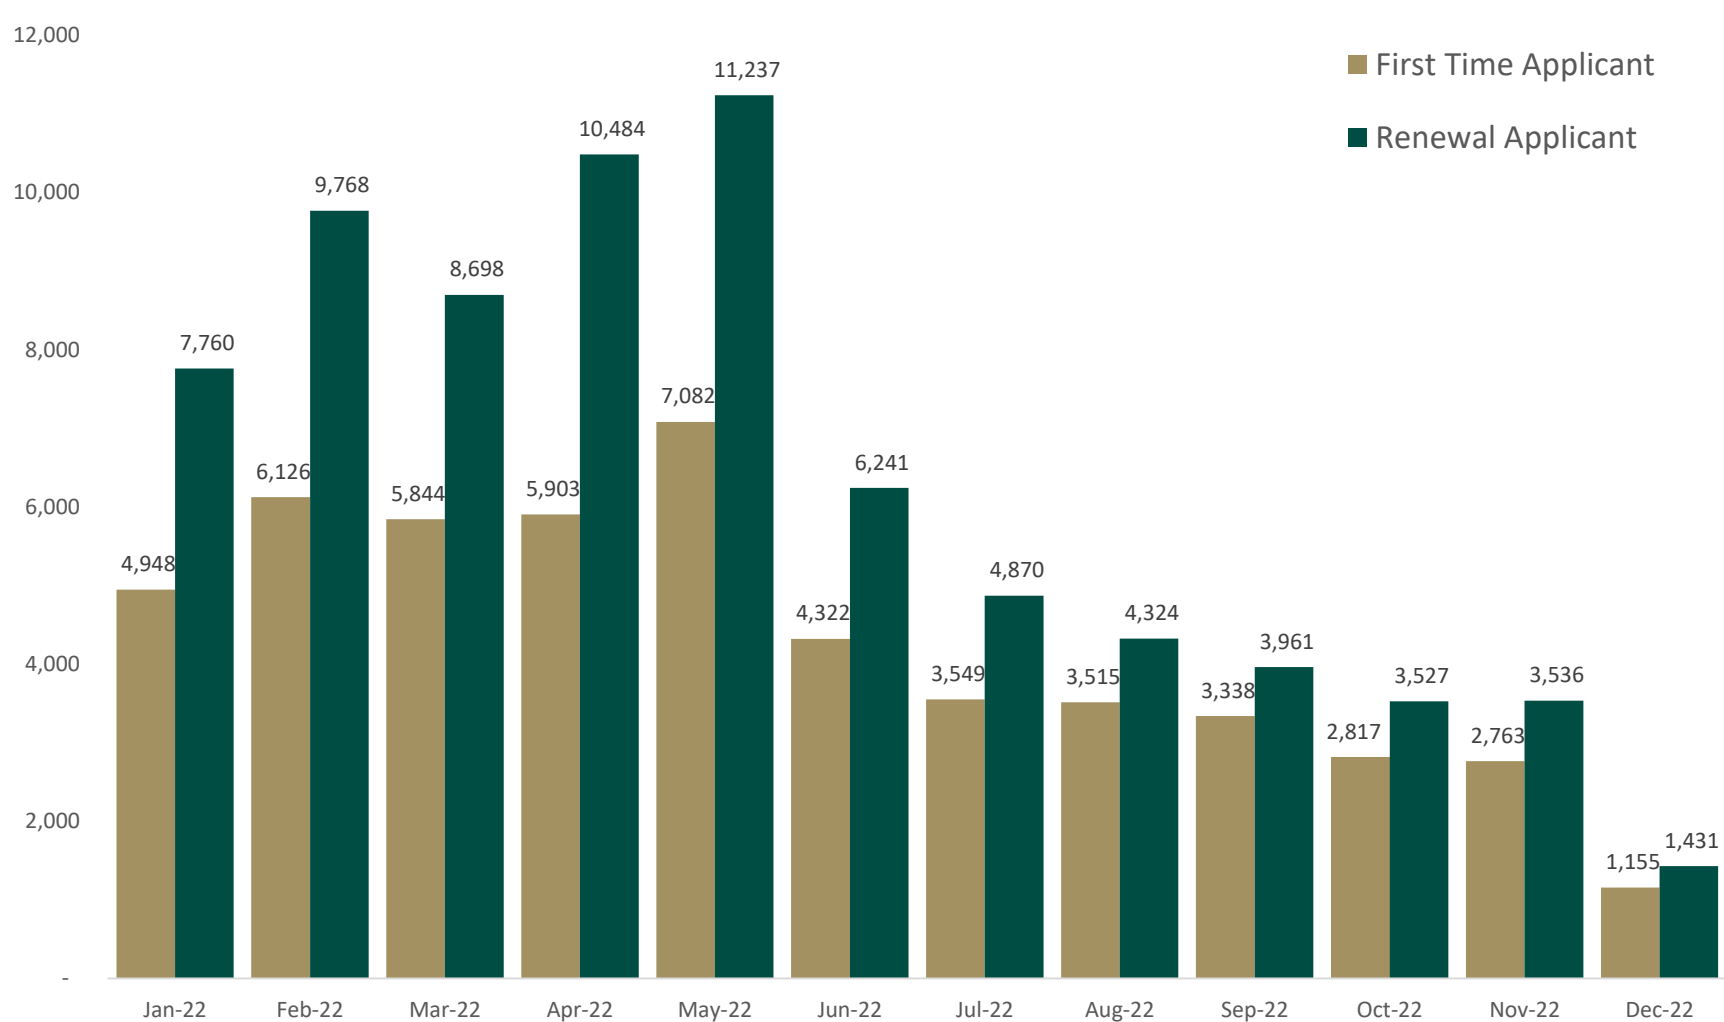

Application Trends

Application Trends in 2021 vs. 2022

Applications from Northern Ireland and Great Britain

Resident in Northern Ireland – First Time and Renewal Applications (up to 16th December 2022)

The chart below shows all first time and renewal applicants who applied through Northern Ireland Post Passport or through Passport Online with a postal address in Northern Ireland in 2022

Register Month	Type	Count
Jan-22	First Time	4,948
Feb-22	First Time	6,126
Mar-22	First Time	5,844
Apr-22	First Time	5,903
May-22	First Time	7,082
Jun-22	First Time	4,322
Jul-22	First Time	3,549
Aug-22	First Time	3,515
Sep-22	First Time	3,338
Oct-22	First Time	2,817
Nov-22	First Time	2,763
Dec-22	First Time	1,155
Jan-22	Renewal	7,760
Feb-22	Renewal	9,768
Mar-22	Renewal	8,698
Apr-22	Renewal	10,484
May-22	Renewal	11,237
Jun-22	Renewal	6,241
Jul-22	Renewal	4,870
Aug-22	Renewal	4,324
Sep-22	Renewal	3,961
Oct-22	Renewal	3,527
Nov-22	Renewal	3,536
Dec-22	Renewal	1,431
	Total	127,199