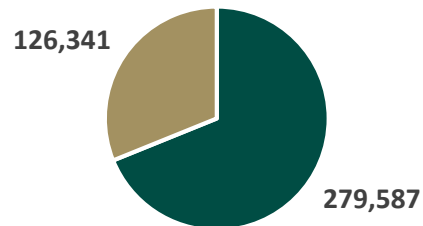

Total Contacts 2022

The Total Number of Contacts with the Public via Phone and WebChat

Total Contacts per Month 2022

Total Contacts: 405,928

Calls vs Chats 2022

■ Total Calls Handled (69%) ■ Total Chats Handled (31%)