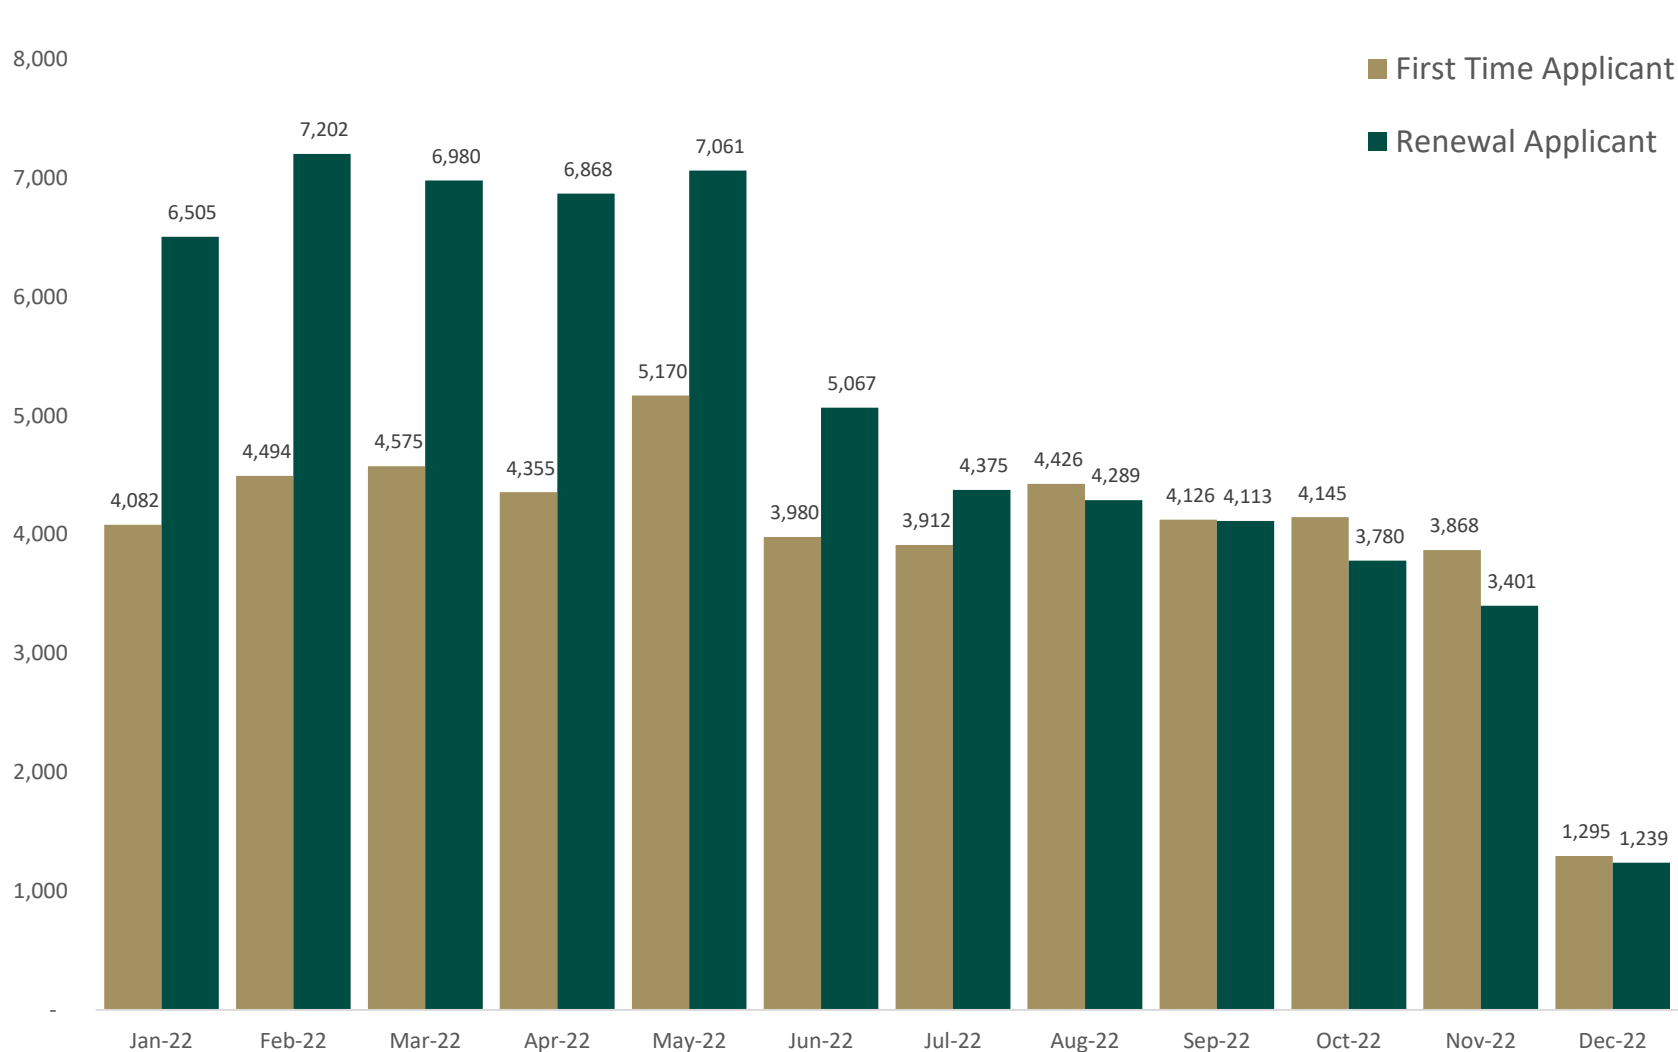

Resident in Great Britain – First Time and Renewal Applications (up to 16th December 2022)

The chart below shows all first time and renewal applicants who applied through offices in Great Britain or through Passport Online with a postal address in Great Britain in 2022

Register Month	Type	Count
Jan-22	First Time	4,082
Feb-22	First Time	4,494
Mar-22	First Time	4,575
Apr-22	First Time	4,355
May-22	First Time	5,170
Jun-22	First Time	3,980
Jul-22	First Time	3,912
Aug-22	First Time	4,426
Sep-22	First Time	4,126
Oct-22	First Time	4,145
Nov-22	First Time	3,868
Dec-22	First Time	1,295
Jan-22	Renewal	6,505
Feb-22	Renewal	7,202
Mar-22	Renewal	6,980
Apr-22	Renewal	6,868
May-22	Renewal	7,061
Jun-22	Renewal	5,067
Jul-22	Renewal	4,375
Aug-22	Renewal	4,289
Sep-22	Renewal	4,113
Oct-22	Renewal	3,780
Nov-22	Renewal	3,401
Dec-22	Renewal	1,239
	Total:	109,308