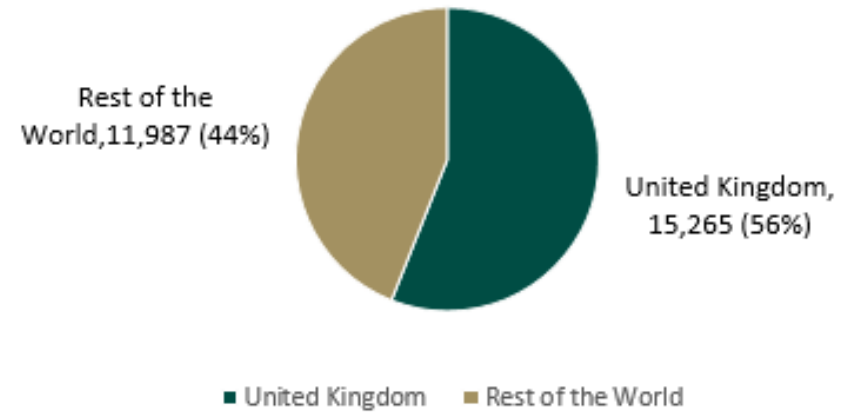

Foreign Birth Registration Applications Received by Country 2022

Foreign Birth Registration Applications Breakdown 2022

England	50%
USA	25%
Scotland	5%
Canada	3%
Australia	3%
Ireland	3%
South Africa	3%
New Zeland	1%
Wales	1%
Rest of the World	6%

Total: 27,252

Foreign Birth Registration Application Trends

Foreign Birth Registration Applications Received in 2021 vs 2022

Foreign Birth Registration Applications Breakdown 2021

2021 Total: 11,546

Foreign Birth Registration Applications Breakdown 2022