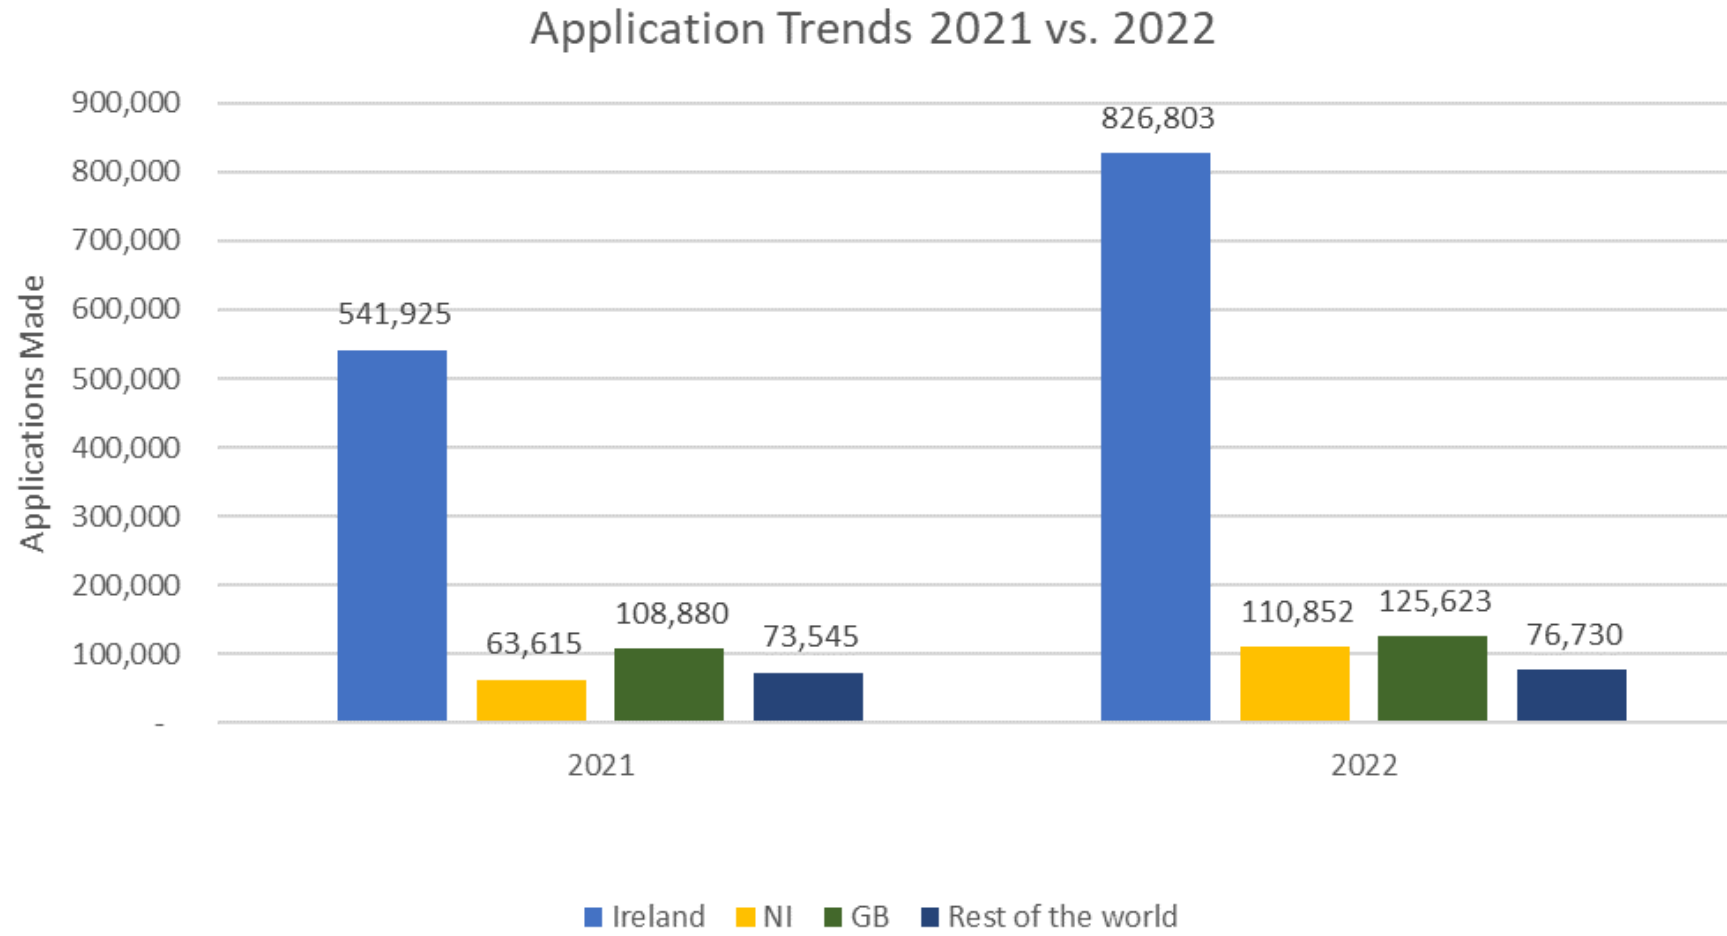

Application Trends

Application Trends in 2021 vs. 2022