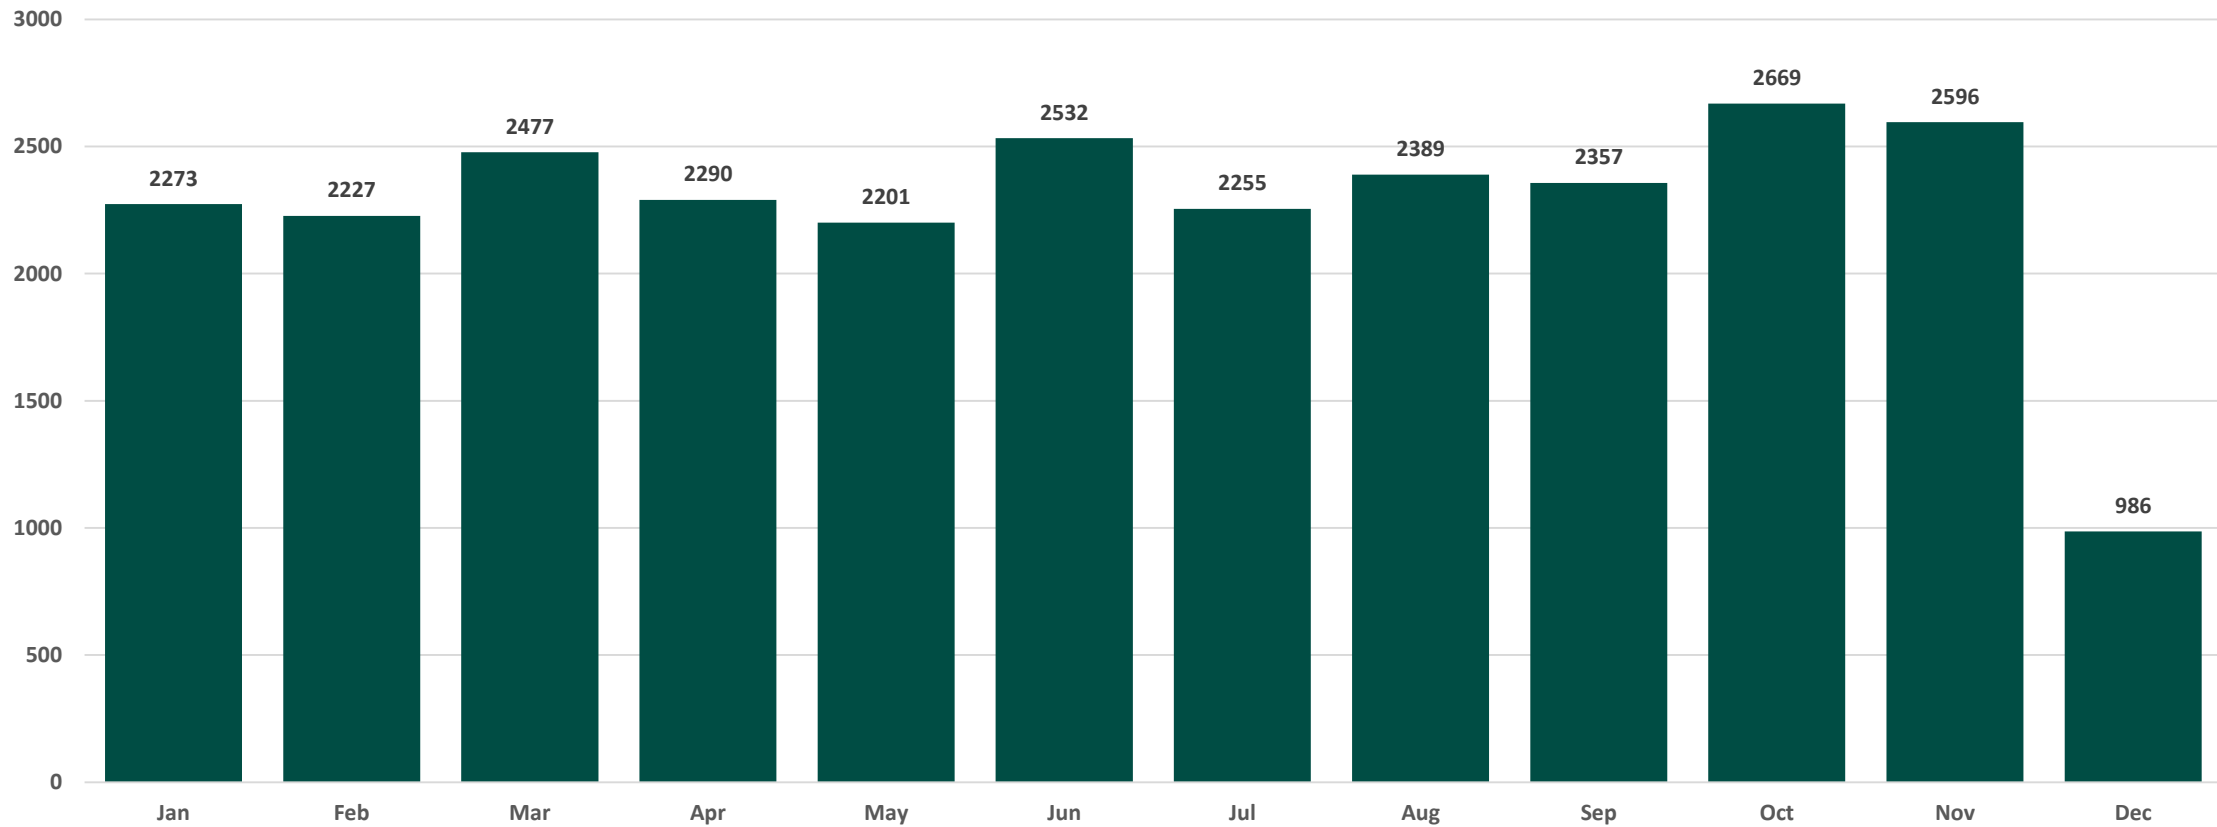

Register Month	Type	Count
Jan-22	First Time	4,082
Feb-22	First Time	4,494
Mar-22	First Time	4,575
Apr-22	First Time	4,355
May-22	First Time	5,170
Jun-22	First Time	3,980
Jul-22	First Time	3,912
Aug-22	First Time	4,426
Sep-22	First Time	4,126
Oct-22	First Time	4,145
Nov-22	First Time	3,868
Dec-22	First Time	1,295
Jan-22	Renewal	6,505
Feb-22	Renewal	7,202
Mar-22	Renewal	6,980
Apr-22	Renewal	6,868
May-22	Renewal	7,061
Jun-22	Renewal	5,067
Jul-22	Renewal	4,375
Aug-22	Renewal	4,289
Sep-22	Renewal	4,113
Oct-22	Renewal	3,780
Nov-22	Renewal	3,401
Dec-22	Renewal	1,239
	Total:	109,308

Applications Received 2022

Foreign Birth Registration Applications Received per Month 2022

Foreign Birth Registration Applications Received per Month 2022

Total: 27,252

Applications by Country 2022

Foreign Birth Registration Applications Received by Country 2022