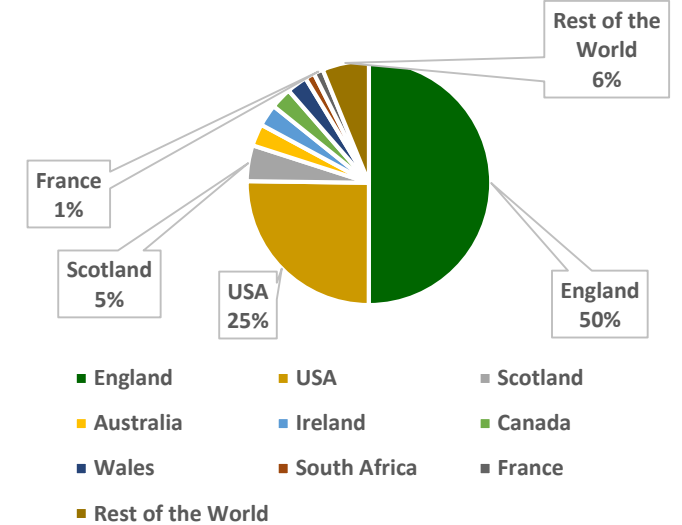

Applications Received 2022

Foreign Birth Registration Applications Received per Month 2022

Foreign Birth Registration Applications Received per Month 2022

Total: 27,252

Applications by Country 2022

Foreign Birth Registration Applications Received by Country 2022

Foreign Birth Registration Applications Received by Country 2022

Foreign Birth Registration Applications Breakdown 2022

England	50%
USA	25%
Scotland	5%
Canada	3%
Australia	3%
Ireland	3%
South Africa	3%
New Zeland	1%
Wales	1%
Rest of the World	6%