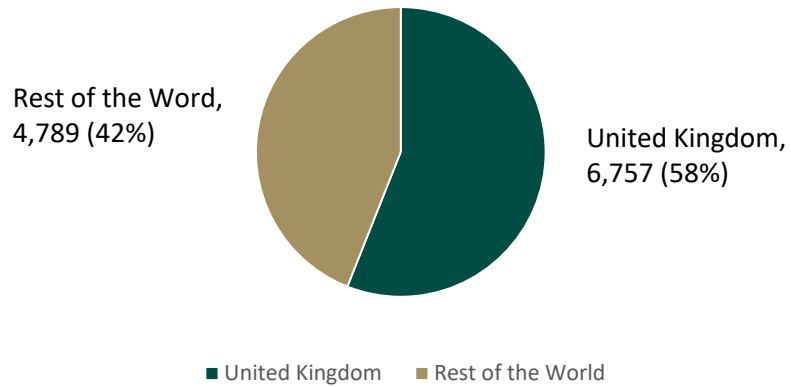

Foreign Birth Registration Applications Received by Country 2022

Foreign Birth Registration Applications Breakdown 2022

England	50%
USA	25%
Scotland	5%
Canada	3%
Australia	3%
Ireland	3%
South Africa	3%
New Zeland	1%
Wales	1%
Rest of the World	6%

Total: 27,252

Foreign Birth Registration Application Trends

Foreign Birth Registration Applications Received in 2021 vs 2022

Foreign Birth Registration Applications Breakdown 2021

2021 Total: 11,546

Foreign Birth Registration Applications Breakdown 2022